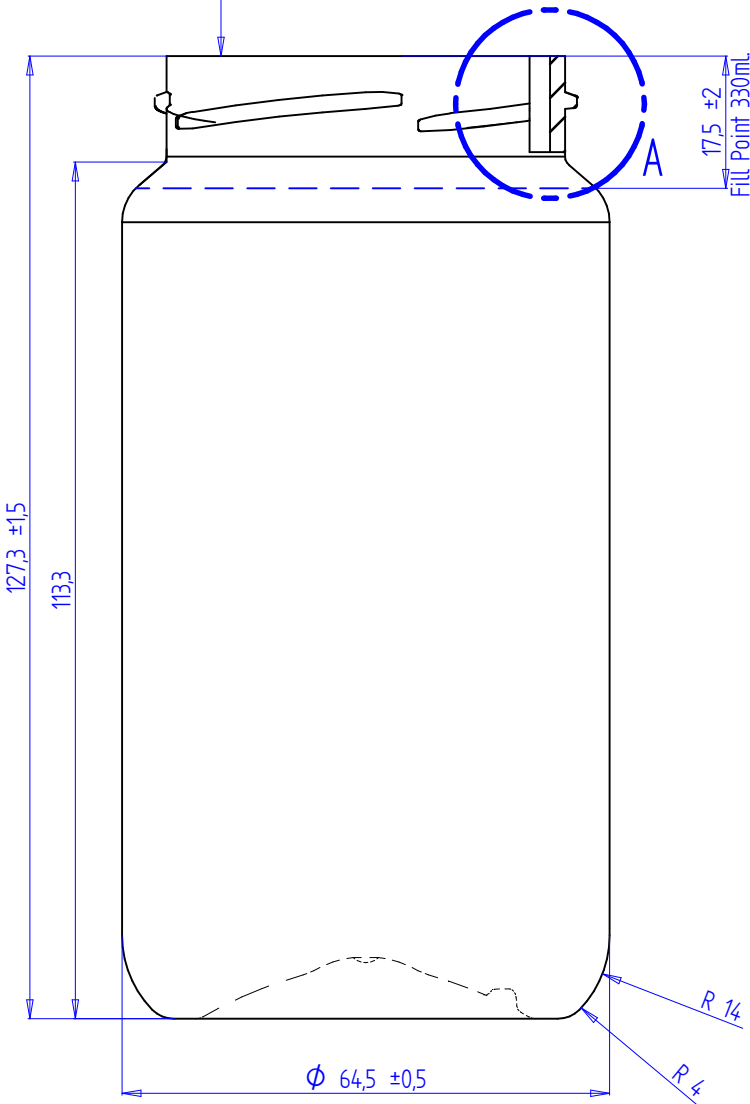

DETALLE A
2:1

Brimful 370mL

	Name	Date		
Designed	SERGIO GIRONES	12/12/2019		
Nº Review				
Approved	JOSE A. GONZALEZ	12/12/2019		
Scale:		A 4	Title:	BOTE 330ml. PET
1:1		Sheet 1 of 1	Ref. Plane:	1900710
Material :		PET		
General tolerance: ± 0,2mm		25 gr. ± 1		